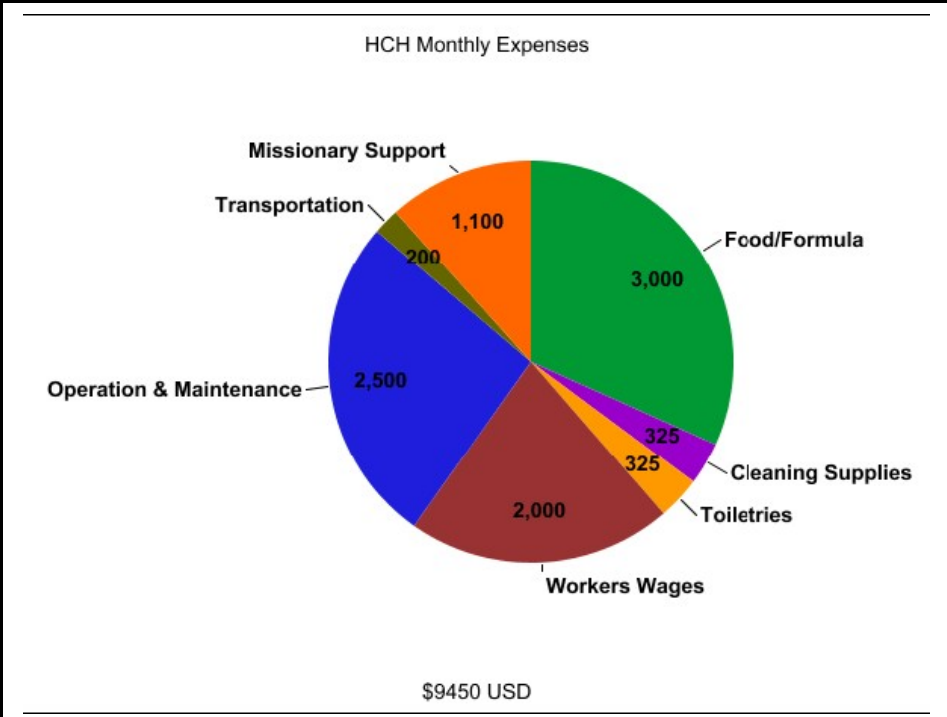

Supporting Haiti Children's Home:
Our Needs and How You Can be a Part of Meeting Them

Though HCH is located in a third world country, the costs associated with providing for 30-40 orphans are not insubstantial. Regular monthly support is an essential part of keeping the home operational, allowing us to meet the regular monthly requirements necessary to provide for the children and staff at HCH. Throughout the last few years, HCAS has undertaken a variety of projects to support HCH, and currently we are focusing on raising our monthly support base. Please prayerfully consider joining HCAS and becoming a monthly partner with HCH.

To give you an idea of the costs associated with running the children's home, we have included a breakdown of the monthly operational costs.

Currently HCH receives approximately \$5,000 in monthly support, which leaves a \$4,450 deficit every month in which Melinda and Pat are required to penny pinch and pray in order to survive. Please prayerfully consider becoming a monthly supporter. Post-dated cheques can be made payable to: